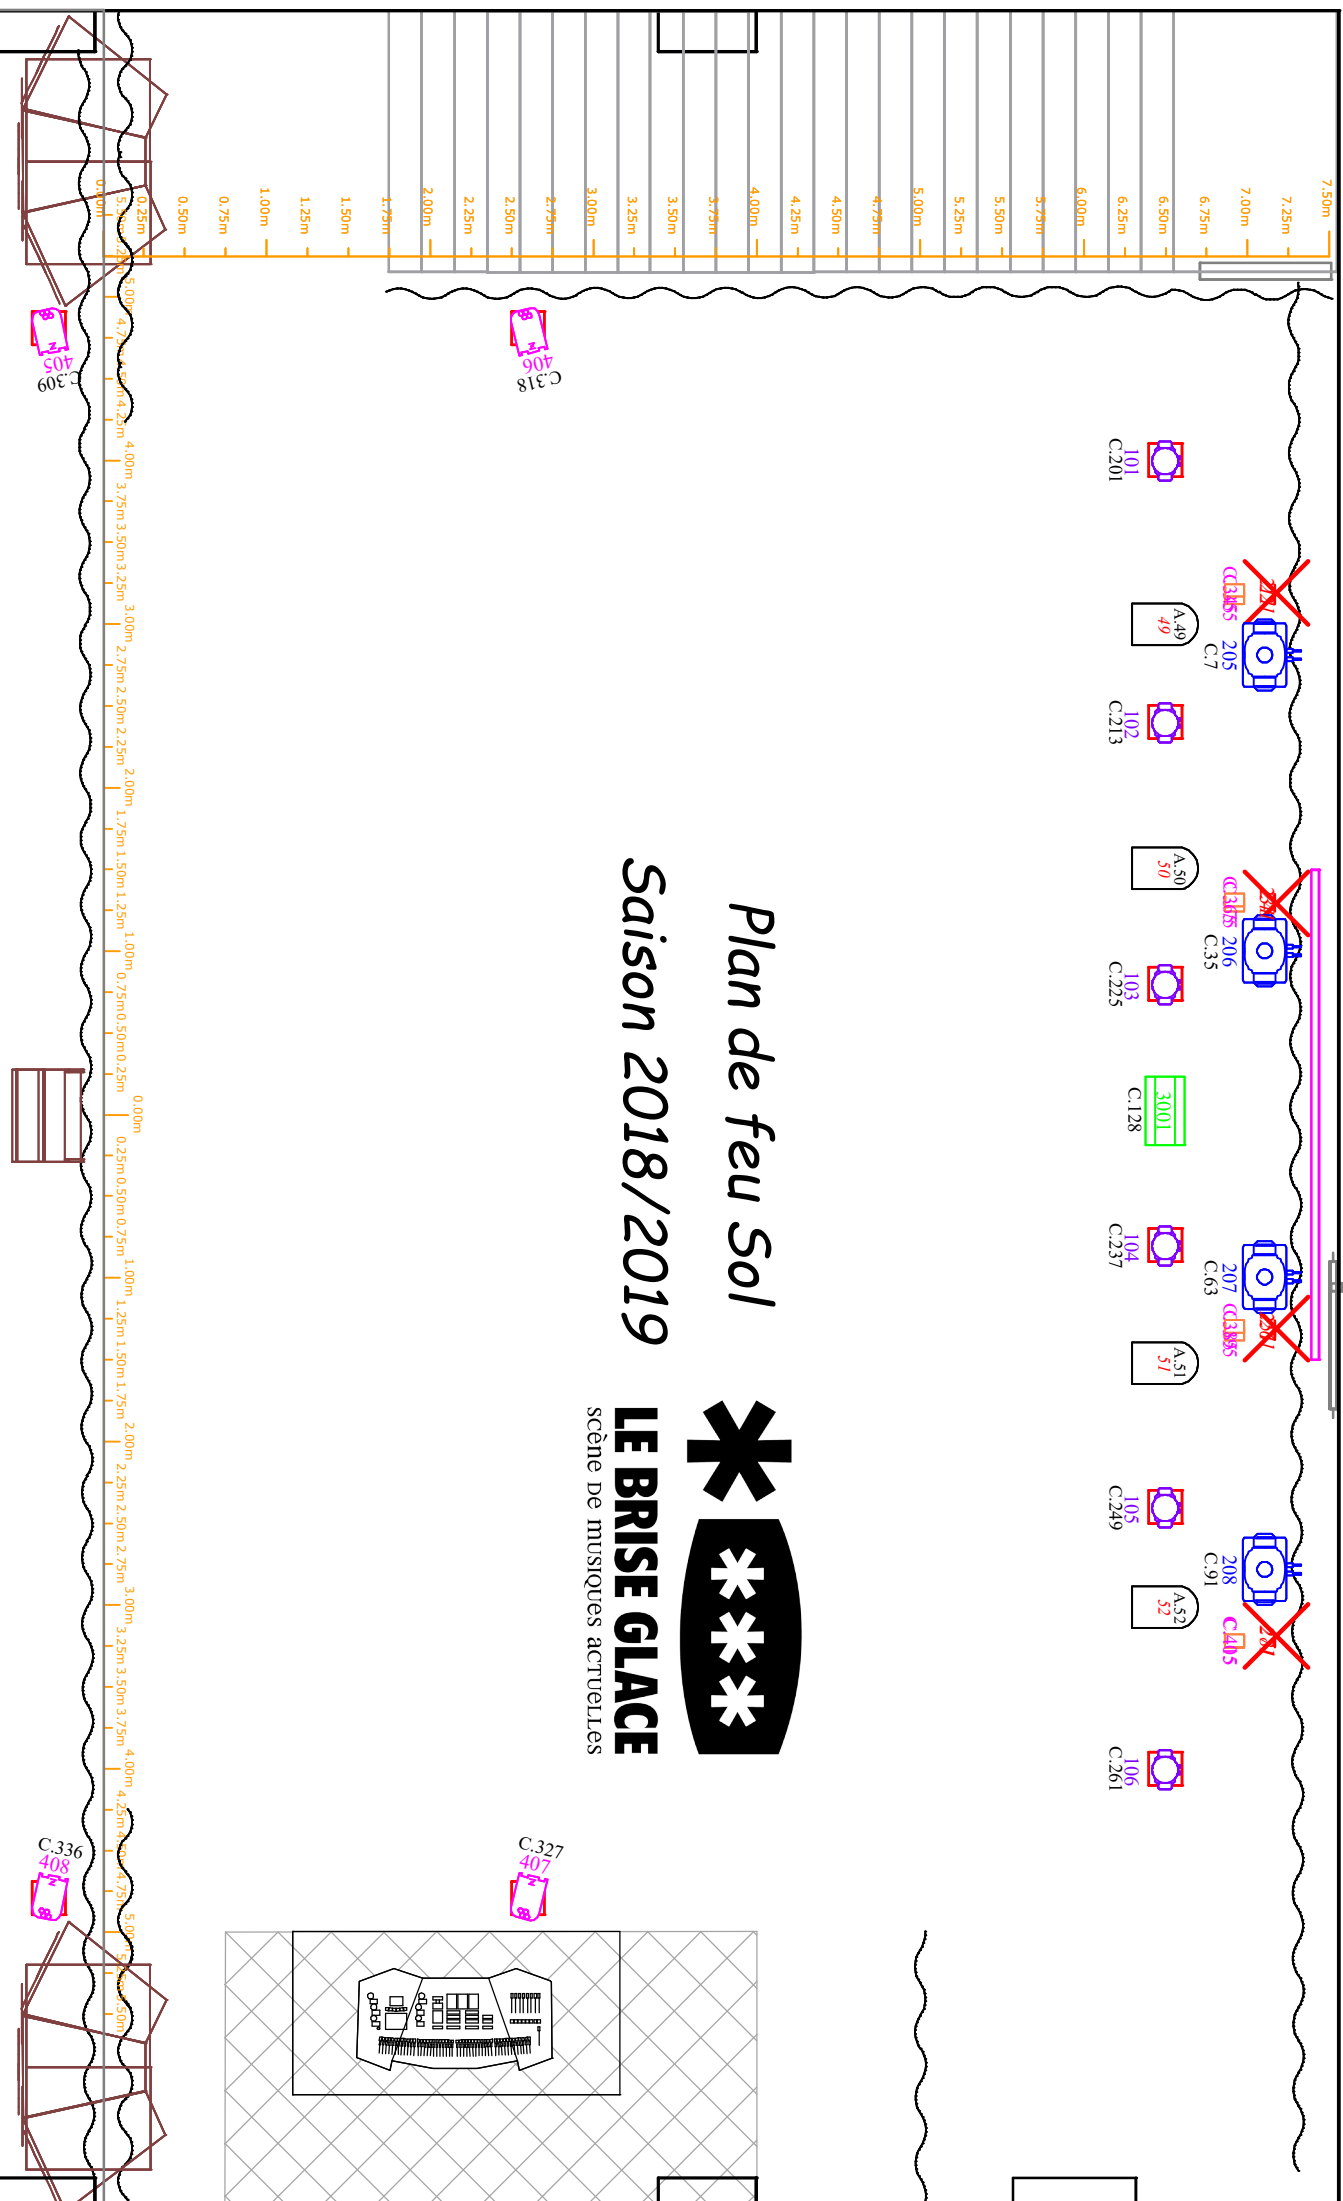

Pont Salle 1

13.50m

Pont Salle 2

Légende Brise Glace Annecy

	Ayrton Mistral	8
	Robe Robin LEDWash 300+	8
	Martin Mac 101 RAW	6
	Martin Rush PAR 2 RGBW Zoom	8
	Martin Atomic 3000	1
	High End ColorCommand	10
	Sunstrip Active Dmx	8
	PAR 64 CP60	12
	PAR 64 CP62	14
	Clap 500	8
	614SX	9
	310 CHPC	8

Machine à brouillard: Lemaitre MVS
Console GrandMA 2 Light/ Lightco 24/48

5.50m 5.25m 5.00m 4.75m 4.50m 4.25m 4.00m 3.75m 3.50m 3.25m 3.00m 2.75m 2.50m 2.25m 2.00m 1.75m 1.50m 1.25m 1.00m 0.75m 0.50m 0.25m 0.25m 0.50m 0.75m 1.00m 1.25m 1.50m 1.75m 2.00m 2.25m 2.50m 2.75m 3.00m 3.25m 3.50m 3.75m 4.00m 4.25m 4.50m 4.75m 5.00m 5.25m 5.50m

Plan de feu pont
Saison 2018/2019

LE BRISE GLACE
Scène de musiques actuelles

5.50m 5.25m 5.00m 4.75m 4.50m 4.25m 4.00m 3.75m 3.50m 3.25m 3.00m 2.75m 2.50m 2.25m 2.00m 1.75m 1.50m 1.25m 1.00m 0.75m 0.50m 0.25m 0.00m 0.25m 0.50m 0.75m 1.00m 1.25m 1.50m 1.75m 2.00m 2.25m 2.50m 2.75m 3.00m 3.25m 3.50m 3.75m 4.00m 4.25m 4.50m 4.75m 5.00m 5.25m 5.50m

Plan de feu Sol
Saison 2018/2019

Plan de feu Vue de Face

Saison 2018/2019