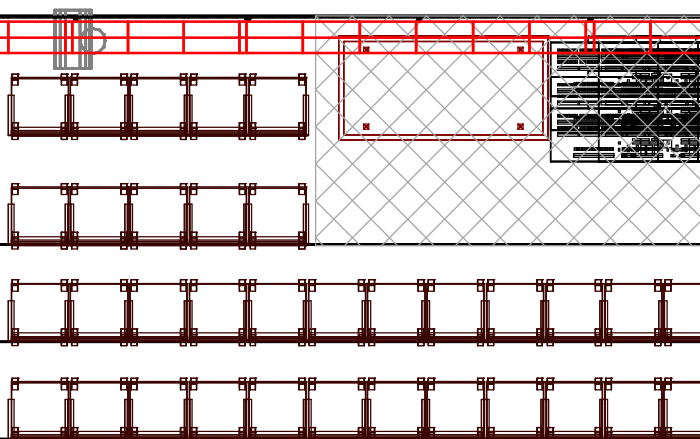

13.50m

Pont Salle 2