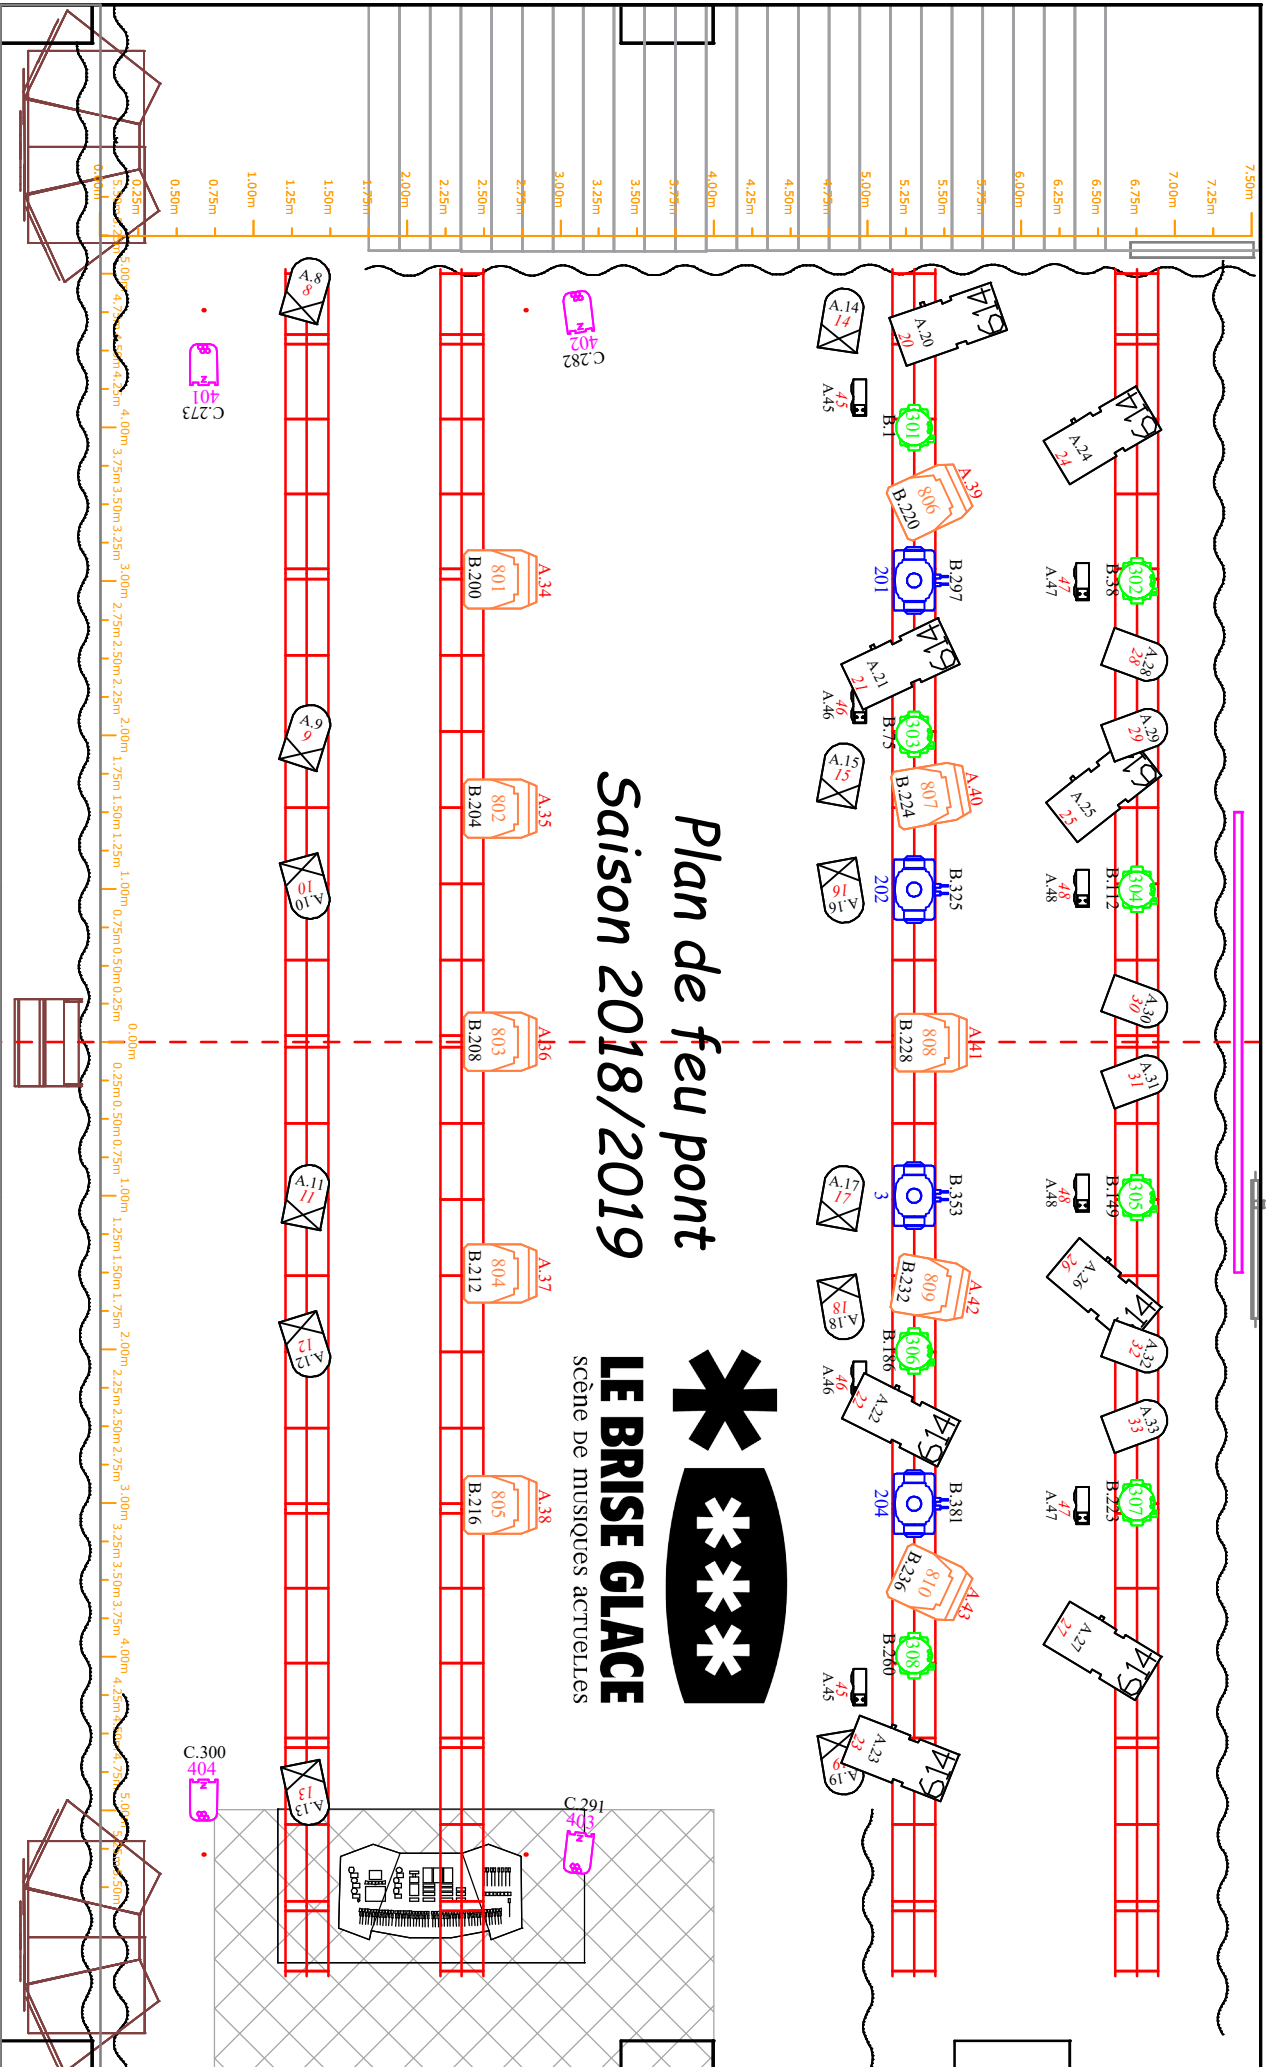

Taps sur patience

Pont 4

Pont 3

Pont 2

Pont 1

Plan Salle et Pont de Face Saison 2018/2019

7.25m

5.20m

Pont Salle 1

13.50m

Pont Salle 2

Légende Brise Glace Annecy

	Ayrton Mistral	8
	Robe Robin LEDWash 300+	8
	Martin Mac 101 RAW	6
	Martin Rush PAR 2 RGBW Zoom	8
	Martin Atomic 3000	1
	High End ColorCommand	10
	Sunstrip Active Dmx	8
	PAR 64 CP60	12
	PAR 64 CP62	14
	Clap 500	8
	614SX	9
	310 CHPC	8

Machine à brouillard: Lemaitre MVS
Console GrandMA 2 Light/ Lightco 24/48

5.50m 5.25m 5.00m 4.75m 4.50m 4.25m 4.00m 3.75m 3.50m 3.25m 3.00m 2.75m 2.50m 2.25m 2.00m 1.75m 1.50m 1.25m 1.00m 0.75m 0.50m 0.25m 0.25m 0.50m 0.75m 1.00m 1.25m 1.50m 1.75m 2.00m 2.25m 2.50m 2.75m 3.00m 3.25m 3.50m 3.75m 4.00m 4.25m 4.50m 4.75m 5.00m 5.25m 5.50m

Plan de feu pont
Saison 2018/2019

LE BRISE GLACE
Scène de musiques actuelles

5.50m 5.25m 5.00m 4.75m 4.50m 4.25m 4.00m 3.75m 3.50m 3.25m 3.00m 2.75m 2.50m 2.25m 2.00m 1.75m 1.50m 1.25m 1.00m 0.75m 0.50m 0.25m 0.00m 0.25m 0.50m 0.75m 1.00m 1.25m 1.50m 1.75m 2.00m 2.25m 2.50m 2.75m 3.00m 3.25m 3.50m 3.75m 4.00m 4.25m 4.50m 4.75m 5.00m 5.25m 5.50m